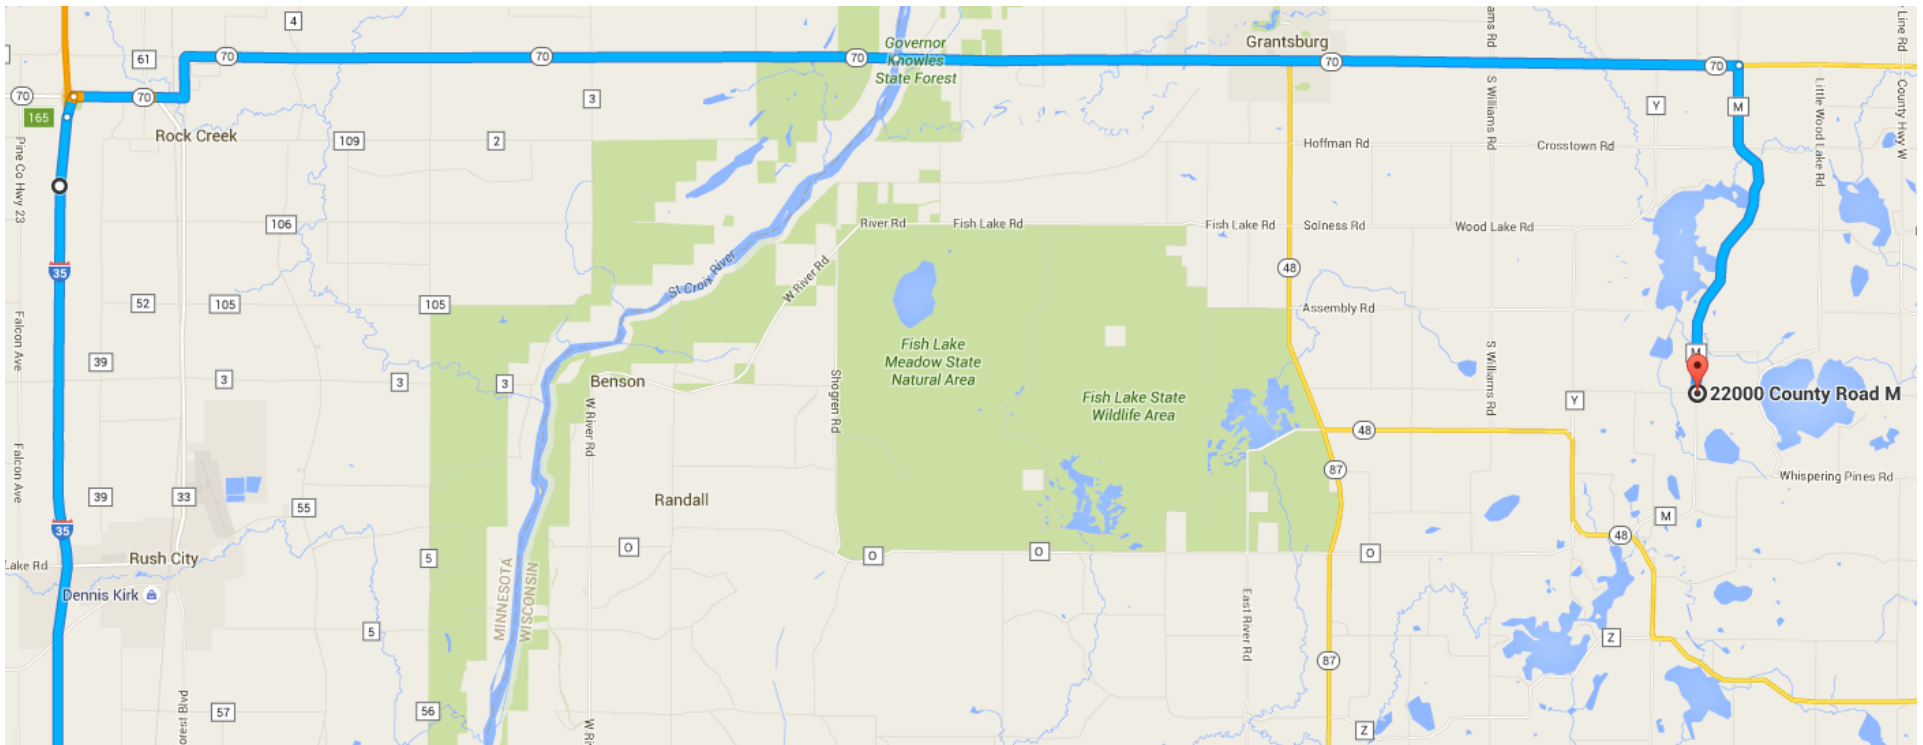

## Directions From Minneapolis to The Wilderness Fellowship

1. A 90-minute drive from the Twin Cities. Take I-35 north to Exit 165 Hwy 70 east. Go through Alpha. Turn right on County Road M. Go 4.3 miles to **The Wilderness entrance** on your left. It will be directly across from the M-Y Road. Turn left into The Wilderness:

2. Follow the signs to the **office** to check in for your reservation:

**If you have a GPS or are using online directions enter the following address: 22000 County Road M, Frederic WI 54837. Be sure to include "Frederic", or you may be routed to another part of Wisconsin far away from us! (Please note: This is NOT our mailing address.)**